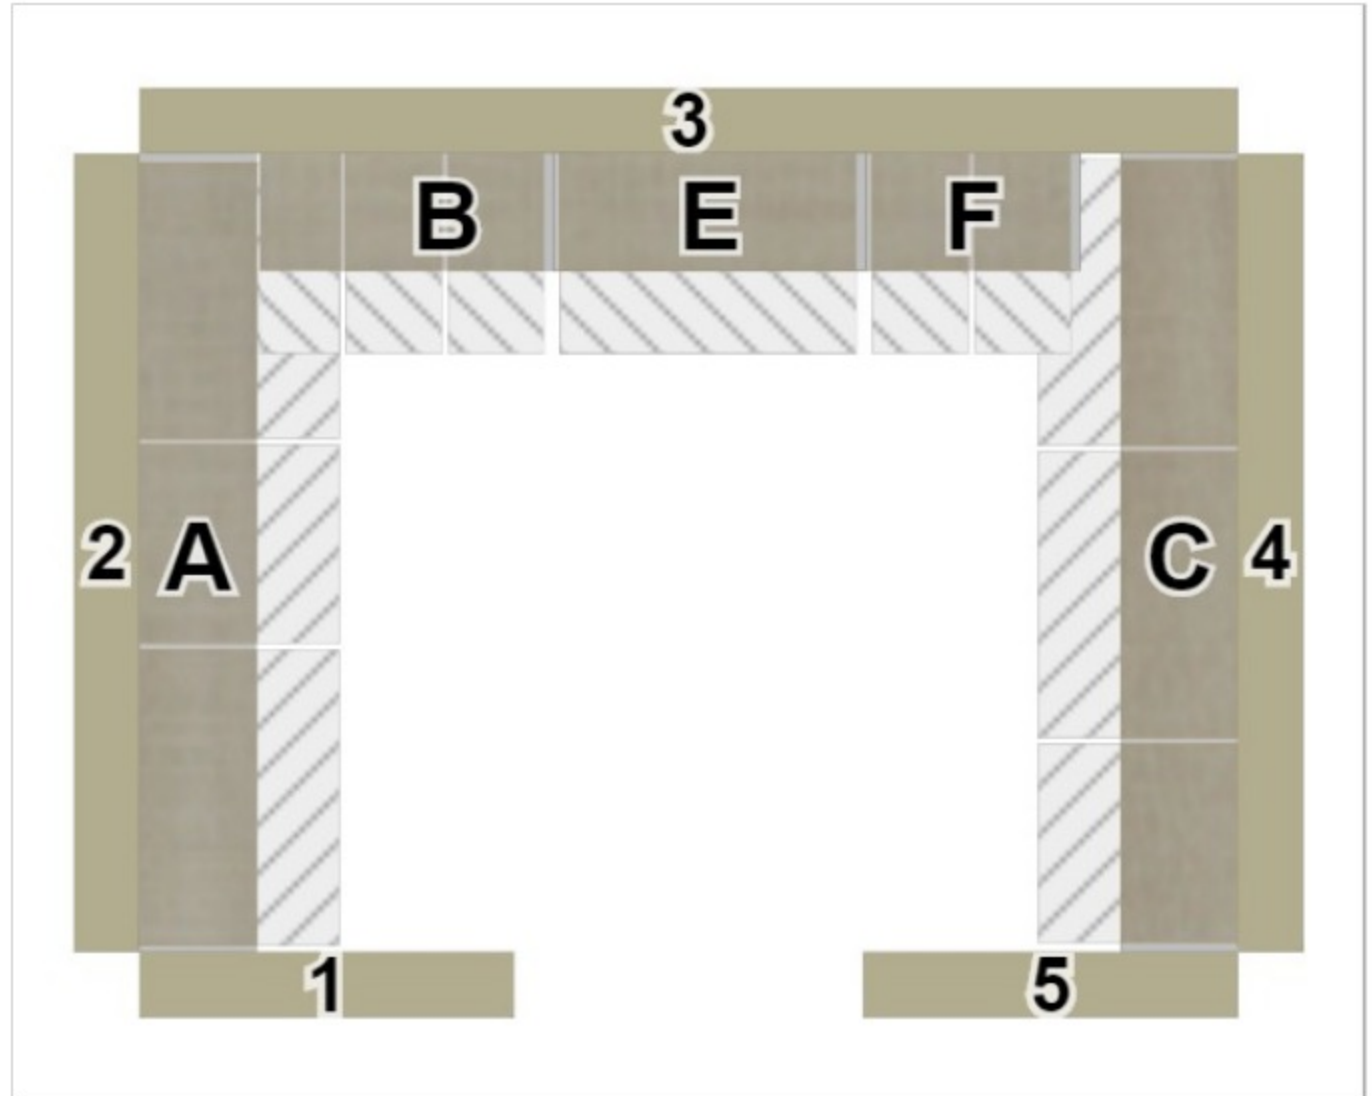

Approved: \_\_\_\_\_

- Finish: Bluff
- Doors: Molded, Bluff
- Drawers: Molded, Bluff
- Hardware: PolishedChrome
- Handles: Polished Chrome Round Knob
- Rods: Polished Chrome Round Rod
- Trim: Bluff

63 3/8" W x 83 15/16" H

107 3/16" W x 83 15/16" H

101 7/8" W x 83 15/16" H

Approved: \_\_\_\_\_

- Finish: River Rock
- Doors: Molded, Bluff
- Drawers: Molded, River Rock
- Hardware: Polished Chrome
- Handles: Polished Chrome Round Knob
- Rods: Polished Chrome Round Rod
- Trim: River Rock

96" W x 83 15/16" H

25 3/4" W x 83 15/16" H

96" W x 83 15/16" H

37 1/2" W x 41 1/8" H

37 1/2" W x 48 11/16" H

25 3/4" W x 43 11/16" H

---