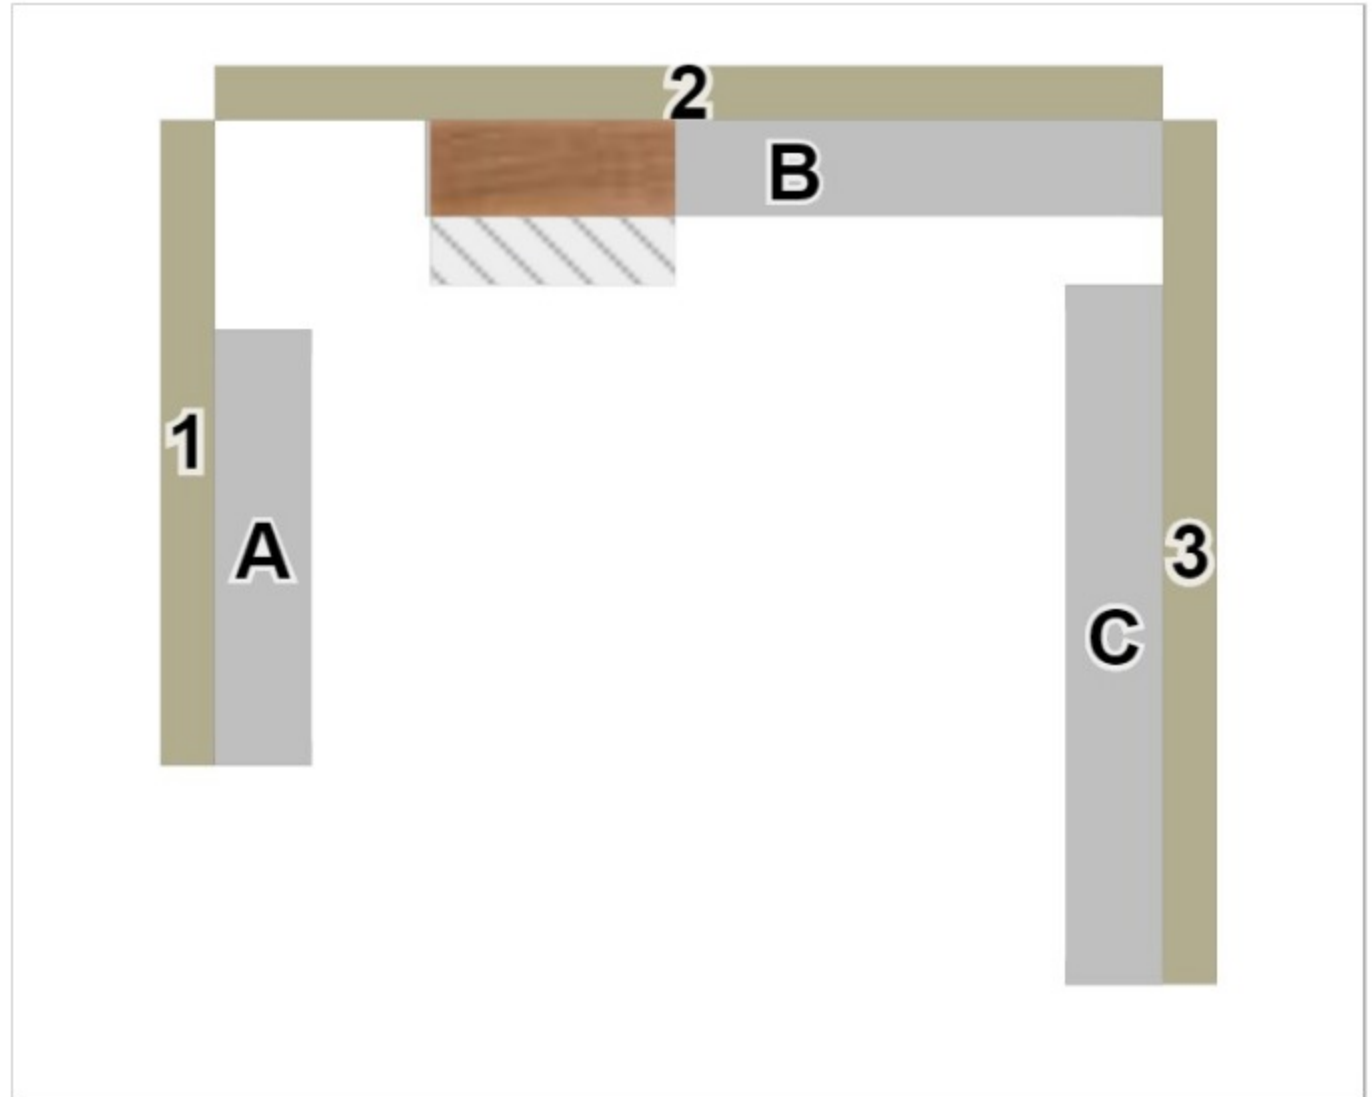

Approved: \_\_\_\_\_

- Finish: Bluff
- Doors: Molded, Bluff
- Drawers: Molded, Bluff
- Hardware: PolishedChrome
- Handles: Polished Chrome Round Knob
- Rods: Polished Chrome Round Rod
- Trim: Bluff

63 3/8" W x 83 15/16" H

107 3/16" W x 83 15/16" H

101 7/8" W x 83 15/16" H

Approved: \_\_\_\_\_

- Finish: River Rock
- Doors: Molded, Bluff
- Drawers: Molded, River Rock
- Hardware: Polished Chrome
- Handles: Polished Chrome Round Knob
- Rods: Polished Chrome Round Rod
- Trim: River Rock

96" W x 83 15/16" H

25 3/4" W x 83 15/16" H

96" W x 83 15/16" H

37 1/2" W x 41 1/8" H

37 1/2" W x 48 11/16" H

25 3/4" W x 43 11/16" H

---