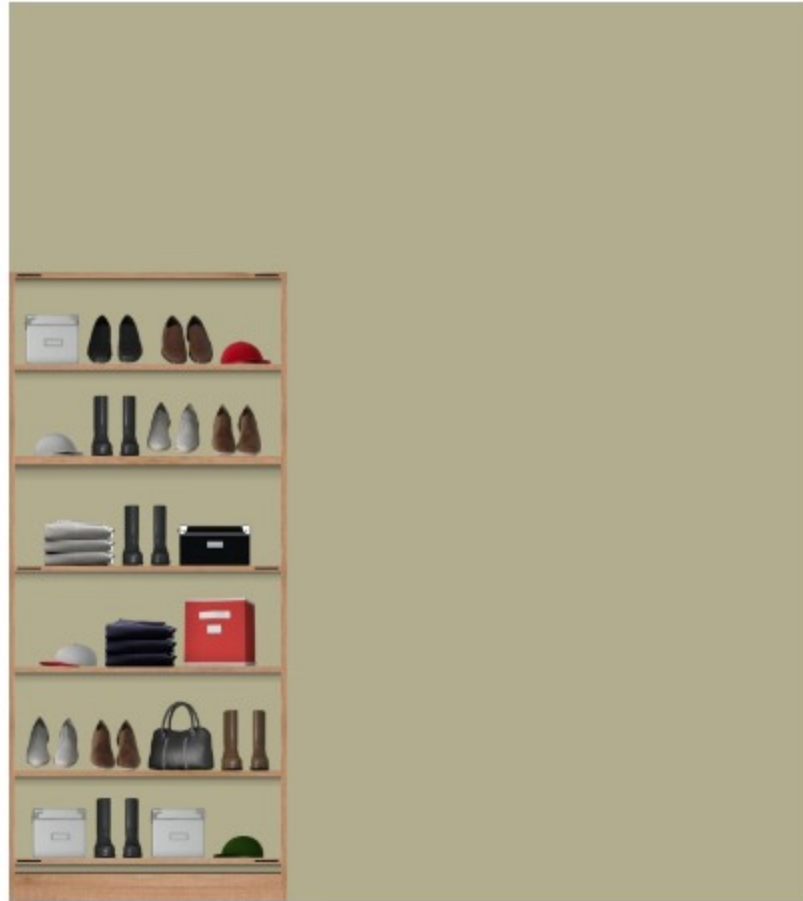

Approved: \_\_\_\_\_

- Finish: Bluff
- Doors: Molded, Bluff
- Drawers: Molded, Bluff
- Hardware: PolishedChrome
- Handles: Polished Chrome Round Knob
- Rods: Polished Chrome Round Rod
- Trim: Bluff

63 3/8" W x 83 15/16" H

107 3/16" W x 83 15/16" H

101 7/8" W x 83 15/16" H

Approved: \_\_\_\_\_

- Finish: River Rock
- Doors: Molded, Bluff
- Drawers: Molded, River Rock
- Hardware: Polished Chrome
- Handles: Polished Chrome Round Knob
- Rods: Polished Chrome Round Rod
- Trim: River Rock