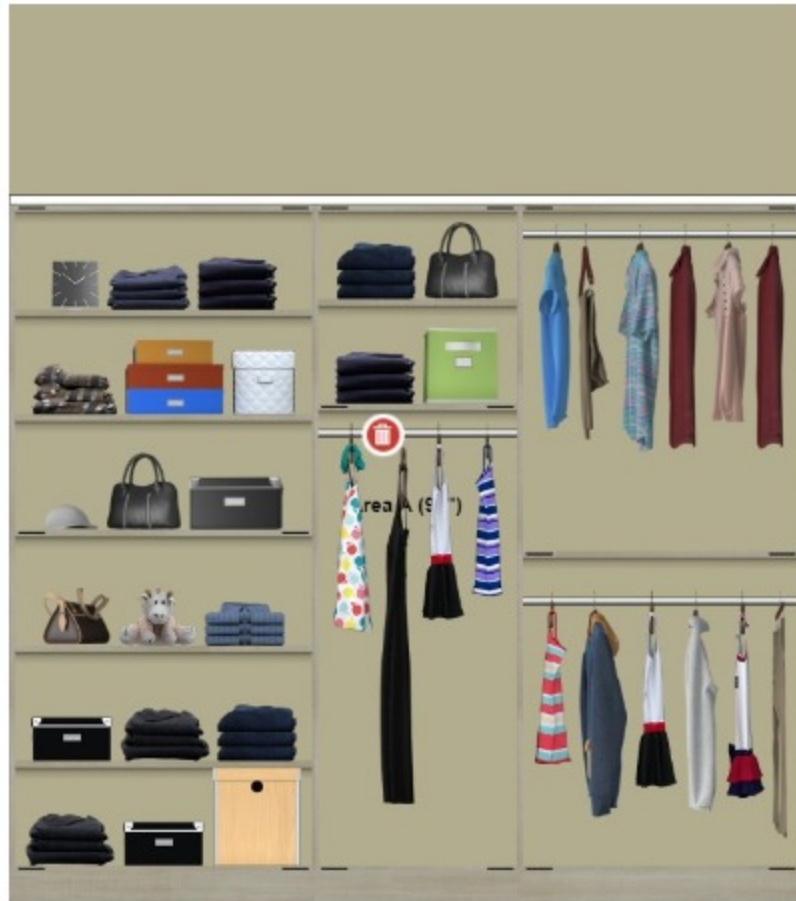

107 3/16" W x 83 15/16" H

101 7/8" W x 83 15/16" H

Approved: \_\_\_\_\_

- Finish: River Rock
- Doors: Molded, Bluff
- Drawers: Molded, River Rock
- Hardware: Polished Chrome
- Handles: Polished Chrome Round Knob
- Rods: Polished Chrome Round Rod
- Trim: River Rock

96" W x 83 15/16" H

25 3/4" W x 83 15/16" H

96" W x 83 15/16" H

37 1/2" W x 41 1/8" H

37 1/2" W x 48 11/16" H

25 3/4" W x 43 11/16" H

---